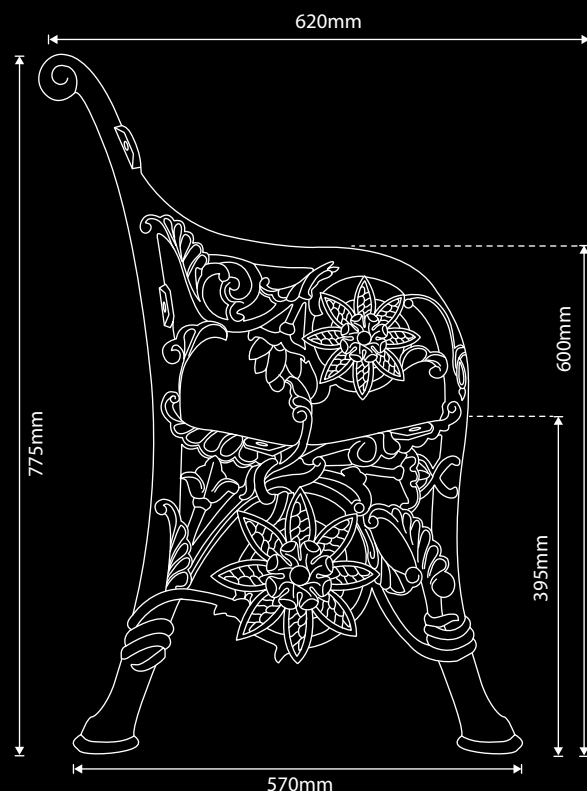

Bench - Passion Flower

Beautiful stylised buds, tendrils and the distinctive petals are contained within the flowing curves of the cast iron supports. An exceptional example of the art of the decorative output of the Victorian foundries, from the period where design aesthetics were replacing straightforward representation.

Dimensions

Height: 775mm Floor to Armrest: 600mm
Width: 620mm Floor to Seating: 395mm
Base: 570mm

LOST ART
HISTORIC LANDSCAPE FURNISHING

Lost Art Limited, 1 Yewdale Crescent, Wigan, Lancashire, WN1 2HP, U.K.
T 01257 464601 E office@lost-art.co.uk W www.lost-art.co.uk